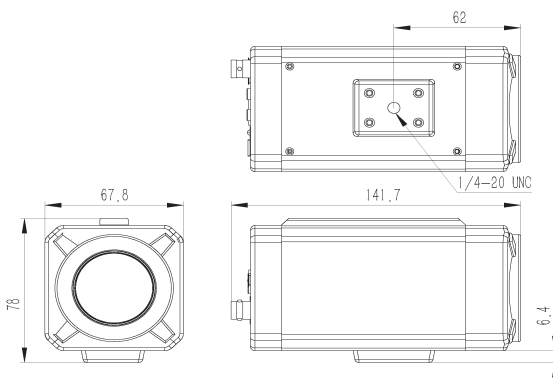

Dimensions

Camera	
Image Sensor	1/2.8" Sony Exmor CMOS
Core Processor	ARM9 Architecture
Operating System	Embedded Linux
Signal System	PAL/NTSC
Min. Illumination	Color: 0.5 Lux @(F1.6, 50 IRE, ICR OFF) B/W: 0.095Lux @(F1.6, 50 IRE, ICR ON)
Shutter Time	1s to 1/10000s
Lens Focal length	4.7mm-94mm, Angle of View: 55.5° ~ 3.0°
Optical Zoom	20X
Zoom Speed	<3s (optical, wide angle- overlook)
Day& Night	IR Cut Filter with Auto Switch
Wide Dynamic Range	100 dB
Digital Noise Reduction	3D DNR
Focus	Auto
Compression Standard	
Video Compression	H.264/M-JPEG
Video Bit Rate	32Kbps~16Mbps
Audio Compression	G.711A/G.711U/ADPCM
Audio Bit Rate	G711 8KHz, 64kbps ADPCM 8KHz, 32kbps
Image	
Max. Image Resolution	1920x1080
Frame Rate	50Hz: 25fps (1920 × 1080), 25fps (1280 × 720) 60Hz: 30fps (1920 × 1080), 30fps (1280 × 720)
Triple Stream	Mainstream:1080P(1920*1080) Substream:D1(704*576) 3rd stream:CIF(352*288)
Image Settings	Brightness, Saturation, Contrast, Flip Mode Adjustable by Client Software or Web Browser
HLC	Y
Smart Defog	Y
Corridor Format	Y(Only for 1080P)
EIS	Y
ROI	4 Zones
Privacy Mask	4 Zones
Picture Overlay	200 × 200, BMP 24bit, Zone Configurable
Network	
Browser	IE8,IE9,IE10,IE11,Chrome30,Firefox24
Network Storage	FTP
NTP	Y
Video Analytics	Tripwire/Perimeter(Available on 720P)
Alarm Trigger	Motion Detection/IP Conflict/MAC Conflict/Port Alarm/Mask Alarm
Protocols	IPv4/IPv6/HTTP/802.1x/FTP/SNMP/UPnP/SNMP/DNS/DDNS/NTP/RTSP/TCP/UDP/DHCP/PPPoE
User Permission	4 Level/8 Users
Remote Connection	3 Users Access at the Same Time
System Compatibility	ONVIF (Profile S), SDK,CGI
Interface	
Audio Input	1-ch
Audio Output	1-ch
Communication Interface	1-ch RJ45 10M / 100M Ethernet Interface
Alarm Input	1-ch
Alarm Output	1-ch
Video Output	1-ch Vp-p Composite Output(75Ω/BNC)
RS-485	1-ch
On-board Storage	N/A
USB	1 x USB
General	
Language	English,Spanish,Korean,Italian,Turkish,Thai,Russian,Traditional Chinese
Operating Conditions	-30℃~60℃(IR OFF) /-20℃~40℃(IR ON), 0~95% RHG
Power Consumption	Max. 3W(IR OFF) ICR Instant Switch 25W Max. 5.8W(IR ON)
Circuit Protection	TVS6000V, Lightning/Surge Protection: (Power 2000V, RJ45 1000V)
Dimensions	141.7mm×67.8mm×78mm
Weight	1KG (IP Camera Only); 1.2KG (with Packing Box)