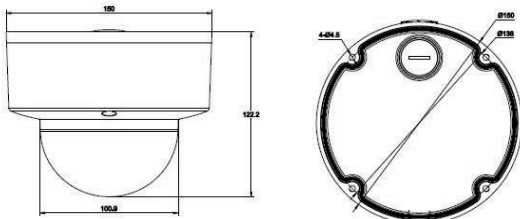

Dimensions

Bracket

Model: TC-715S3E

Camera	
Image Sensor	1/2.8" Sony Exmor CMOS
Core Processor	Cortex A7 Architecture processor
Operating System	Embedded Linux
Signal System	PAL/NTSC
Min. Illumination	Color: 0.05 Lux @(F1.2, AGC ON) B/W: 0.01Lux @(F1.2, AGC ON); 0 Lux with IR
Shutter Time	1/100000s ~1s
Lens	2.8-12mm, Motorized Lens, Angle of View: 88.1° ~31.2°
Lens Mount	Φ14
Auto Iris	DC Drive
Adjustment Range	Pan:0° - 355°, Tilt: 0° - 75°, Rotation: 0° - 355°
Day& Night	IR Cut Filter with Auto Switch
Wide Dynamic Range	120 dB
Digital Noise Reduction	3D DNR
Focus	One-key Autofocus/Manual
Compression Standard	
Video Compression	H.265/H.264/M-JPEG
Video Bit Rate	32Kbps~16Mbps
Audio Compression	G.711/AAC/ADPCM
Audio Bit Rate	G711 8KHz, 64kbps ADPCM 8KHz, 32kbps
Image	
Max. Image Resolution	2048x1536
Frame Rate	50Hz: 25fps (2048x1536), 50fps (1920x1080) 60Hz: 30fps (2048x1536), 60fps (1920x1080)
Triple Stream	Mainstream: 3MP(2048x1536)
	Substream: D1(704*576)
	3rd Stream: D1(704*576)
Image Settings	
Configurable Brightness, Saturation, Contrast, Flip Mode	
HLC	Y
Smart Defog	Y
Corridor Format	Y
EIS	Y
ROI	4 Zones
Privacy Mask	4 Zones
Picture Overlay	200 × 200, BMP 24bit, Zone Configurable
OSD	16 × 16, 32 × 32, 24 × 24, 48 × 48, 64 × 64, 96 × 96 Size Letters Such as Week, Date, Time, Total 5 Regions
Network	
Browser	IE8, IE9, IE10, IE11, Chrome30, Firefox24
Network Storage	FTP
NTP	Y
ANR	Y, Auto store video in SD card when NVR disconnected, and upload video to NVR when resumed connection(Only Support Tiandy ANR NVR)
Video Analytics	Tripwire/Perimeter/Facial Detection/People Counting/ Missing&Foreign object/Crowd/Loitering/Fast Moving/Parking/Off-position/Blurred Image/Audio Offline/Screaming Detection
Alarm Trigger	Motion Detection/IP Conflict/MAC Conflict/Port Alarm/Mask Alarm
Protocols	TCP/IP/ICMP/HTTP/HTTPS/FTP/DHCP/DNS/DDNS/RTP/RTSP/RTCP/PPPoE /NTP/UPnP/SMP/SNMP/IGMP/802.1X/QoS/IPv6/Bonjour
User Permission	4 Level/8 Users
Remote Connection	4 Users Access at the Same Time
System Compatibility	ONVIF (Profile S), SDK, CGI
Interface	
Audio Input	1-ch 3.5 mm Audio Interface, MIC IN/LINE IN
Audio Output	1-ch 3.5mm Audio Interface (line level, 600 Ω)
Communication Interface	1-ch RJ45 10M / 100M Ethernet interface and 1-ch RS-485 Interface
Alarm Input	2-ch
Alarm Output	1-ch
Video Output	1-ch Vp-p Composite Output (75 Ω, BNC)
On-board Storage	MicroSD Card Slot, up to 128 GB
Extension	1x USB
General	
Languages	English, Spanish, Korean, Italian, Turkish, Thai, Russian, Traditional Chinese.
Operating Conditions	-30 °C ~ 60 °C (IR OFF) / -20 °C ~ 40 °C (IR ON), 0 ~ 95% RHG
Power Supply	DC 12V±10% AC 24V±10%, PoE (802.3af)
Power Consumption	Max. 4.3W(IR OFF) (ICR Instant Switch 8W) Max. 7.6W(IR ON)
Circuit Protection	TVS 6000V, Lightning/Surge 2000V Protection
Impact Protection	IP66, IK10
IR Range	20~30M
IR LEDs	32pcs
Dimensions	150mm×150mm×122mm
Weight	1.0kg (IP Camera Only), 1.3kg (with Packing Box)