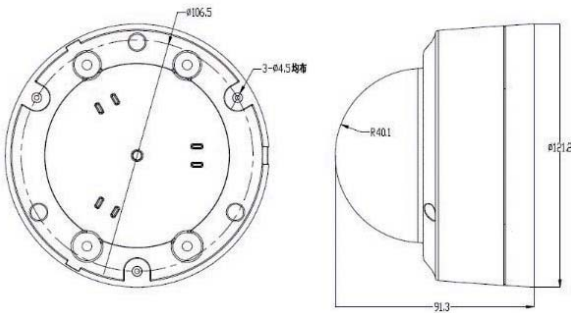

Dimensions

Bracket

Model: TC-714S3E

Camera	
Image Sensor	1/2.8" Sony Exmor CMOS
Core Processor	ARM9 Architecture
Operating System	Embedded Linux
Signal System	PAL/NTSC
Min. Illumination	Color: 0.05 Lux @(F1.2, AGC ON) B/W: 0.01 Lux @(F1.2, AGC ON); 0 Lux with IR
Shutter Time	1s to 1/10000s
Lens Focal length	2.8mm/4mm , Angle of View: 82.8° ~104.5°
Lens Mount	φ12
Auto Iris	N/A
Adjustment Range	Pan:0° - 355°, Tilt: 0° - 75°, Rotation: 0° - 355°
Day& Night	IR Cut Filter with Auto Switch
Wide Dynamic Range	100 dB
Digital Noise Reduction	3D DNR
Compression Standard	
Video Compression	H.264/M-JPEG
Video Bit Rate	32Kbps~16Mbps
Audio Compression	G.711A/G.711U/ADPCM
Audio Bit Rate	G711 8KHz, 64kbps ADPCM 8KHz, 32kbps
Image	
Max. Image Resolution	1920x1080
Frame Rate	50Hz: 25fps (1920 × 1080), 25fps (1280 × 720) 60Hz: 30fps (1920 × 1080), 30fps (1280 × 720)
Triple Stream	Mainstream:1080P(1920*1080) Substream:D1(704*576) 3rd stream:CIF(352*288)
Image Settings	Brightness, Saturation, Contrast, Flip Mode Adjustable by Client Software or Web Browser
HLC	Y
Smart Defog	Y
Corridor Format	Y(Only for 1080P)
EIS	Y
ROI	4 Zones
Privacy Mask	4 Zones
Picture Overlay	200 × 200, BMP 24bit, Zone Configurable
OSD	16×16, 32×32, 24×24, 48×48, 64×64, 96×96 Size Letters Such as Week, Date, Time, Total 5 Regions
Network	
Browser	IE8,IE9,IE10,IE11,Chrome30,Firefox24
Network Storage	FTP
NTP	Y
Video Analytics	Tripwire/Perimeter(Available on 720P)
Alarm Trigger	Motion Detection/IP Conflict/MAC Conflict/Port Alarm/Mask Alarm
Protocols	IPv4/IPv6/HTTP/802.1x/FTP/SMT/UPnP/SNMP/DNS/DDNS/NTP/RTSP/TCP/UDP/DHCP/PPPoE
User Permission	4 Level/8 Users
Remote Connection	3 Users Access at the Same Time
System Compatibility	ONVIF (Profile S), SDK, CGI
Interface	
Audio Input	1-ch
Audio Output	N/A
Communication Interface	1-ch RJ45 10M / 100M Ethernet Interface
Alarm Input	N/A
Alarm Output	N/A
Video Output	N/A
On-board Storage	N/A
Extension	N/A
General	
Languages	English, Spanish, Korean, Italian, Turkish, Thai, Russian, Traditional Chinese
Operating Conditions	-30 °C ~ 60 °C (IR OFF) / -20 °C ~ 40 °C (IR ON), 0 ~ 95% RHG, Indoor
Power Supply	DC12 V ± 10%, PoE (802.3af)
Power Consumption	Max.2.9 W (IR OFF) (ICR Instant Switch 8 W) Max.4 W (IR ON)
Circuit Protection	TVS 6000V, Lightning/Surge Protection: (Power 2000V, RJ45 1000V)
Impact Protection	IK10
IR Range	20m~30m
IR LEDs	24pcs
Dimensions	121mm×121mm×91mm
Weight	0.5KG (IP Camera Only); 0.7KG (with Packing Box)