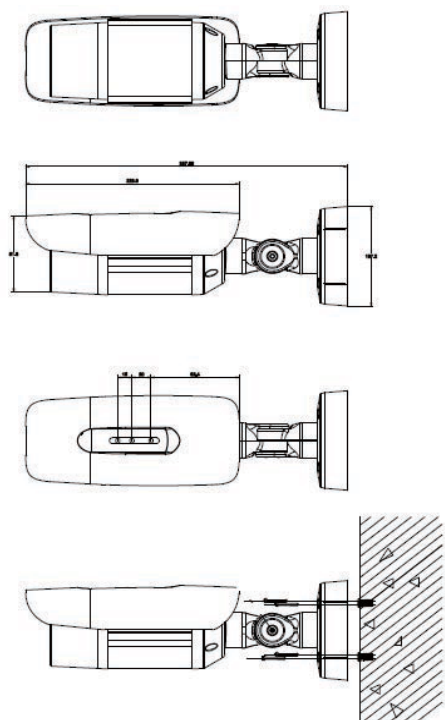

Dimensions

Camera	
Image Sensor	1/2.8" Sony Exmor CMOS
Core Processor	Cortex A7 Architecture processor
Operating System	Embedded Linux
Signal System	PAL/NTSC
Min. Illumination	Color: 0.05 Lux @(F1.2, AGC ON) B/W: 0.01Lux @(F1.2, AGC ON); 0 Lux with IR
Shutter Time	1/100000s ~1s
Lens	2.8-12mm, Motorized Lens, Angle of View: 88.1° ~31.2°
Lens Mount	Ø14
Auto Iris	DC Drive
Day& Night	IR Cut Filter with Auto Switch
Wide Dynamic Range	120 dB
Digital Noise Reduction	3D DNR
Focus	One-key Autofocus/Manual
Compression Standard	
Video Compression	H.265/H.264/M-JPEG
Video Bit Rate	32Kbps~16Mbps
Audio Compression	G.711/AAC/ADPCM
Audio Bit Rate	G711 8KHz, 64kbps ADPCM 8KHz, 32kbps AAC 48KHz, 96-320kbps
Image	
Max. Image Resolution	2048x1536
Frame Rate	50Hz: 25fps (2048x1536), 50fps (1920x1080) 60Hz: 30fps (2048x1536), 60fps (1920x1080)
Triple Stream	Mainstream: 3MP(2048x1536) Substream: D1(704*576) 3rd Stream: D1(704*576)
Image Settings	Configurable Brightness, Saturation, Contrast, Flip Mode
HLC	Y
Smart Defog	Y
Corridor Format	Y
EIS	Y
ROI	4 Zones
Privacy Mask	4 Zones
Picture Overlay	200 × 200, BMP 24bit, Zone Configurable 16×16, 32×32, 24×24, 48×48, 64×64, 96×96 Size Letters Such as Week, Date, Time, Total 5 Regions
OSD	
Network	
Browser	IE8,IE9,IE10,IE11,Chrome30,Firefox24
Network Storage	FTP
NTP	Y
ANR	Y, Auto store video in SD card when NVR disconnected, and upload video to NVR when resumed connection(Only Support Tiandy ANR NVR)
Video Analytics(VCA)	Tripwire/Perimeter/Facial detection/People Counting/ Missing&Foreign object/Crowd/Loitering/Fast Moving/Parking/Off-position/Blurred Image/Audio Offline/Screaming Detection
Alarm Trigger	Motion Detection/IP Conflict/MAC Conflict/Port Alarm/Mask Alarm
Protocols	IPV4/IPV6/HTTP/802.1x/FTP/SMTP/UPnP/SNMP/DNS/DDNS/NTP/RTSP/TCP/UDP/DHCP/PPPoE
User Permission	4 Level/8 Users
Remote Connection	4 Users Access at the Same Time
System Compatibility	ONVIF (Profile S), SDK, CGI
Interface	
Audio Input	1-ch 3.5 mm Audio Interface, LINE IN
Audio Output	1-ch 3.5mm Audio Interface (line level, 600 Ω)
Communication Interface	1-ch RJ45 10M / 100M Ethernet interface and 1-ch RS-485 Interface
Alarm Input	2-ch
Alarm Output	1-ch
Video Output	1-ch Vp-p Composite Output (75 Ω, BNC)
On-board Storage	MicroSD Card Slot, up to 128GB
Reset Button	Y
Extension	1x USB
General	
Languages	English, Spanish, Korean, Italian, Turkish, French, Thai, Russian, Traditional Chinese
Operating Conditions	-30 °C ~60 °C (IR OFF) /-20 °C ~40 °C (IR ON), 0 ~95% RHG
Power Supply	DC 12V±10% AC 24V±10%, PoE (802.3af)
Power Consumption	Max. 4.6W(IR OFF) (ICR Instant Switch 10W) Max. 9.1W(IR ON)
Circuit Protection	TVS6000V, Lightning/Surge Protection: (Power 2000V, RJ45 1000V)
Impact Protection	IP67
IR Range	30m~50m
IR LEDs	54pcs, Dual Light System(Optional)
Dimensions	337mm×107mm×107mm
Weight	1.3KG (IP Camera Only), 1.6KG (with Packing Box)