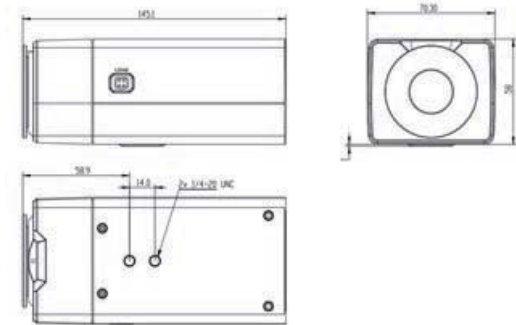

Dimensions

Bracket

Model: TC-712S3E

Camera	
Image Sensor	1/2.8" Sony Exmor CMOS
Core Processor	Cortex A7 Architecture Processor
Operating System	Embedded Linux
Signal System	PAL/NTSC
Min. Illumination	Color: 0.05 Lux @(F1.2, AGC ON) B/W: 0.01Lux @(F1.2, AGC ON); 0 Lux with IR
Shutter Time	1s~1/10000s
Lens	N/A
Lens Mount	C/CS
Auto Iris	Y
Day& Night	IR Cut Filter with Auto Switch
Wide Dynamic Range	120 dB
Digital Noise Reduction	3D DNR
Compression Standard	
Video Compression	H.265/H.264/M-JPEG
Video Bit Rate	32Kbps~16Mbps
Audio Compression	G.711A/G.711U/ADPCM/AAC
Audio Bit Rate	G711 8KHz, 64kbps ADPCM 8KHz, 32kbps AAC 48KHz, 96-320kbps
Image	
Max. Image Resolution	2048x1536
Frame Rate	50Hz: 25fps (2048x1536), 50fps (1920x1080) 60Hz: 30fps (2048x1536), 60fps (1920x1080) Mainstream: 3MP(2048x1536)
Triple Stream	Substream: D1(704*576) 3rd stream: D1(704*576)
Image Settings	Configurable Brightness, Saturation, Contrast, Flip Mode
HLC	Y
Smart Defog	Y
Corridor Format	Y
EIS	Y
ROI	4 Zones
Privacy Mask	4 Zones
Picture Overlay	200 x 200, BMP 24bit, Zone Configurable
OSD	6x16, 32x32, 24x24, 48x48, 64x64, 96x96 Size Letters Such as Week, Date, Time, Total 5 Regions
Network	
Browser	IE8,IE9,IE10IE,11,Chrome30,Firefox24
Network Storage	HTTP
NTP	Y
Video Analytics	Tripwire/Perimeter/Facial detection/People Counting/ Missing&Foreign object/Crowd/Litering/Fast Moving/Parking/Off-position/Blurred Image/Audio Offline/Screaming Detection
Alarm Trigger	Motion Detection/IP Conflict/MAC Conflict/Port Alarm
Protocols	IPV4/IPV6/HTTP/802.1x/FTP/SMTP/UPnP/SNMP/DNS/DDNS/NTP/RTSP/TCP/UDP/DHCP/PPPoE
User Permission	4 Level/8 Users
Remote Connection	4 Users Access at the Same Time
System Compatibility	ONVIF (Profile S), SDK, CGI
Interface	
Audio Input	1-ch 3.5 mm Audio Interface, MIC IN/LINE IN
Audio Output	1-ch 3.5mm Audio Interface (Line Level, 600 Ω)
Communication Interface	1-ch RJ45 10M / 100M Ethernet Interface and 1-ch RS-485 Interface
Alarm Input	2-ch
Alarm Output	1-ch
Video Output	1-ch Vp-p Composite Output (75 Ω, BNC)
On-board storage	Built-in Micro SD Card Slot, up to 128 GB
Extension	N/A
General	
Language	English, Spanish, Korean, Italian,Turkish,Thai, Russian, Traditional Chinese.
Operating Conditions	-35 ℃~65 ℃, 0 ~95% RHG
Power Supply	DC 12V±10%/AC24V±10%/PoE
Power Consumption	Max. 4.7W(IR OFF) (ICR Instant Switch 5W) Max. 5W(IR ON)
Circuit Protection	TVS 6000V, Lightning/Surge 2000V
Dimensions	145mm×71mm×58mm
Weight	0.5KG (IP Camera Only); 0.7KG (With Packing Box)